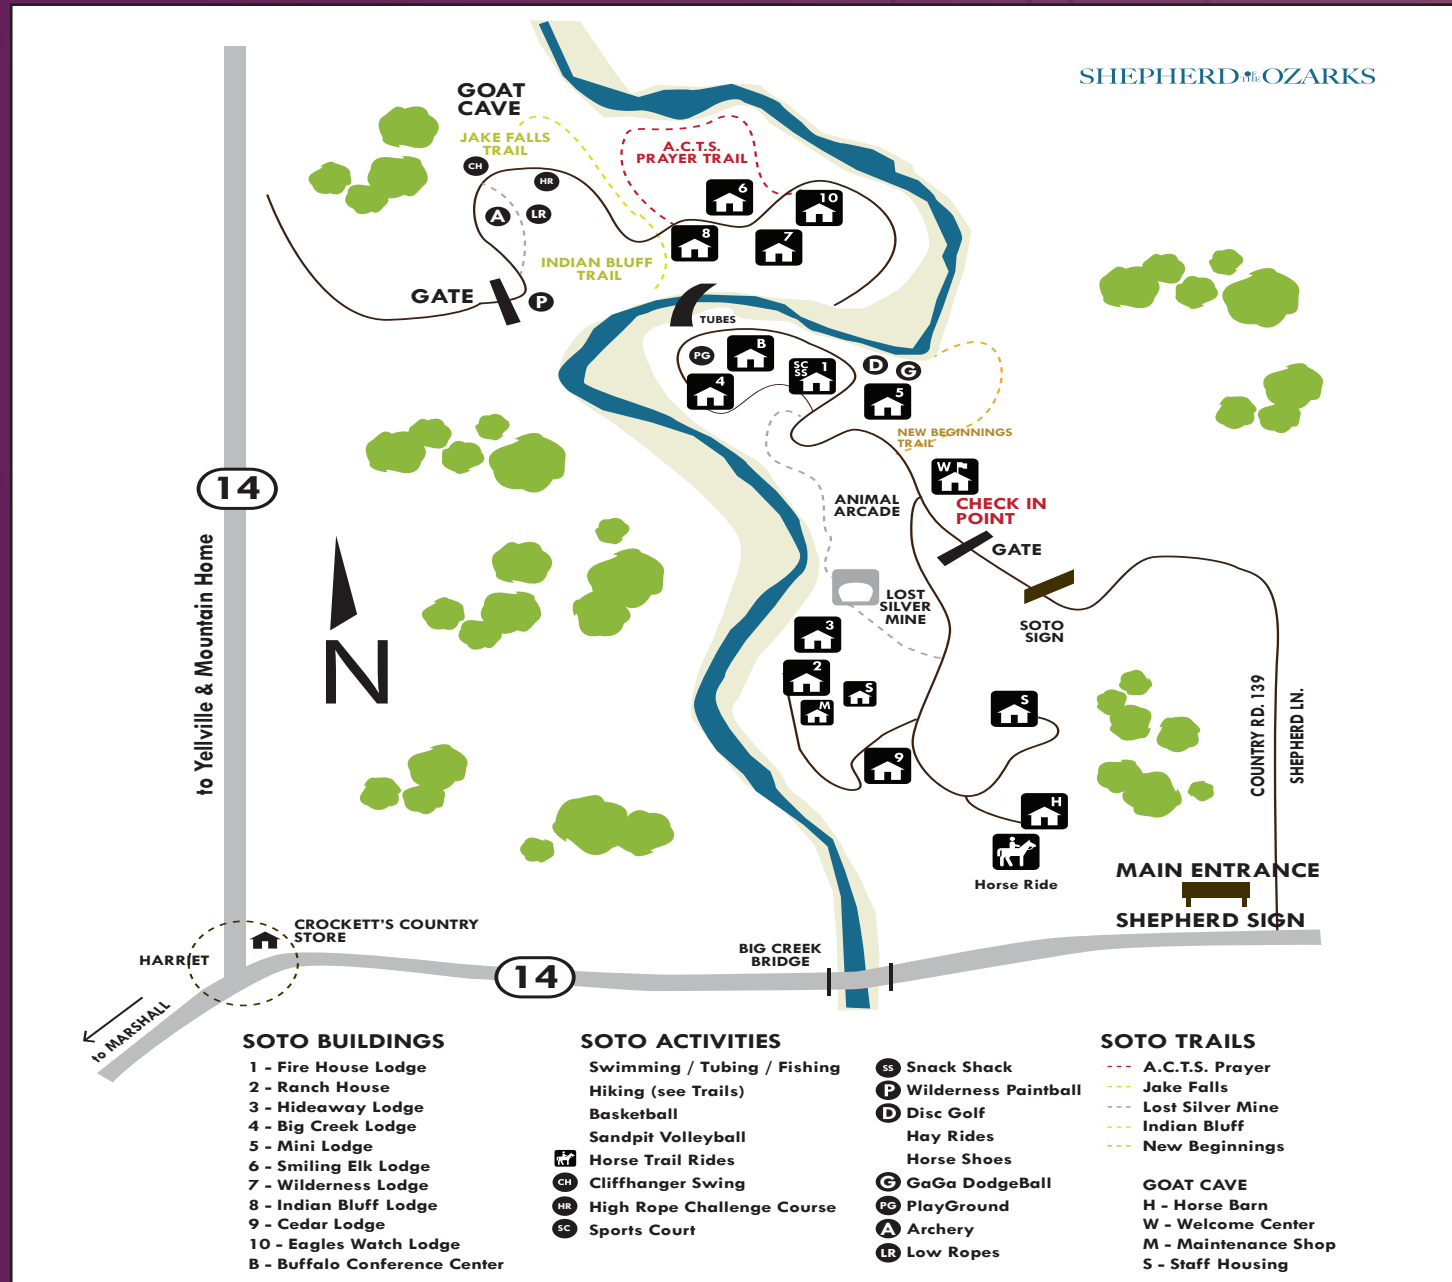

# ReNEW 2016

February 2-4, 2016 Shepherd of the Ozarks

Shepherd of the Ozarks is a year-round 460 acre Christian Conference/Retreat center located in the heart of the Ozark Mountains in Arkansas.

[www.sotocamp.com](http://www.sotocamp.com)

CCCA Ozark Section  
2901 South Camp Bond RD  
Tishomingo, OK 73460

# ReNEW 2016

February 2-4, 2016 ◊ Shepherd of the Ozarks

Register at  
[www.ccca.org/ccca/Ozark\\_Section.asp](http://www.ccca.org/ccca/Ozark_Section.asp)